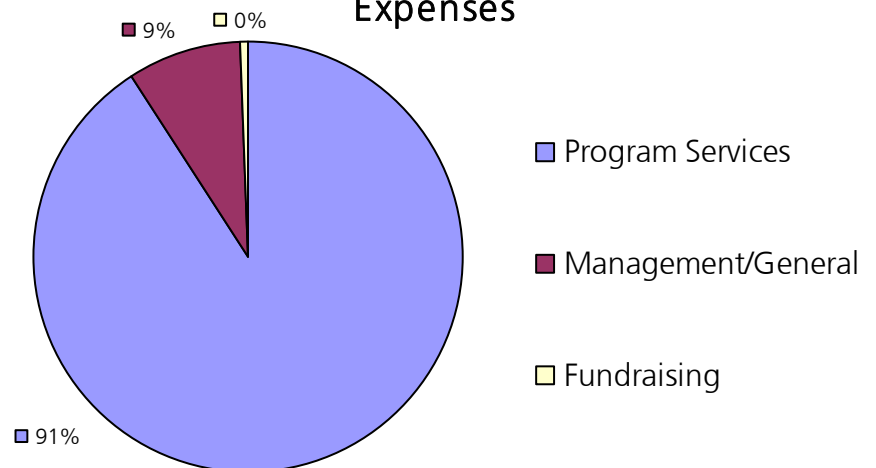

Expenses

Thank you for your partnership in ending violence in our community.