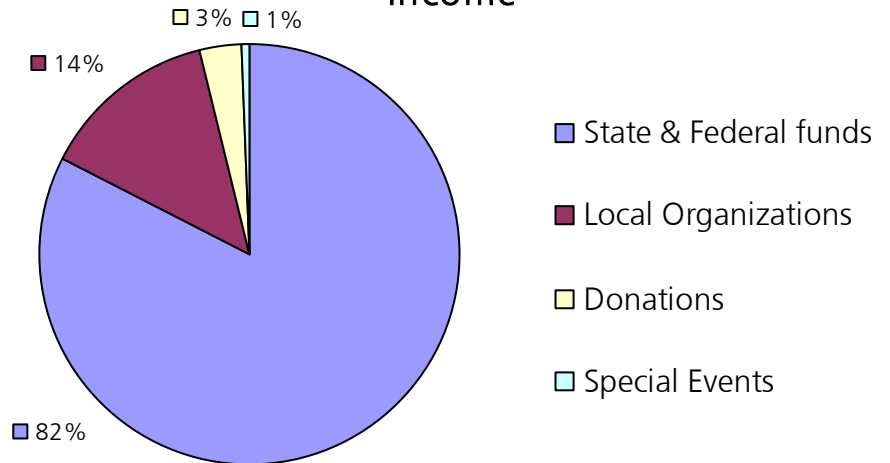

2009 Annual Report

Relief After Violent Encounter – Ionia/Montcalm, Inc

Dear Friends,

We are proud to present our annual report for the 2008-2009 Fiscal Year. This report underscores our efforts to use each dollar donated to Relief After Violent Encounter-Ionia/Montcalm Inc (RAVE) to better serve victims of domestic and sexual abuse and the homeless. Each dollar that comes in to RAVE breathes hope into a life emerging from a crisis. We cherish your gifts and are grateful for your continued support.

We ask you to continue to think of those that have been displaced by violence. RAVE provides them with counseling, advocacy, case management services, and shelter as they work to rebuild their lives. Your donations and support help us make sure those in crisis have options. Thank you for making the first steps to safety and hope possible to over 400 families this year.

In partnership,

Erin Roberts,
Executive Director, RAVE

For more information on the services provided, volunteer opportunities, and events please visit website or contact us.

Crisis Line: 1-800-720-SAFE
Ionia Office: 616-527-4350
Greenville Office: 616-225-1995
Stanton Office: 989-640-1081
www.raveim.org
PO Box 93
Ionia, MI 48846

Income

Expenses

Thank you for your partnership in ending violence in our community.